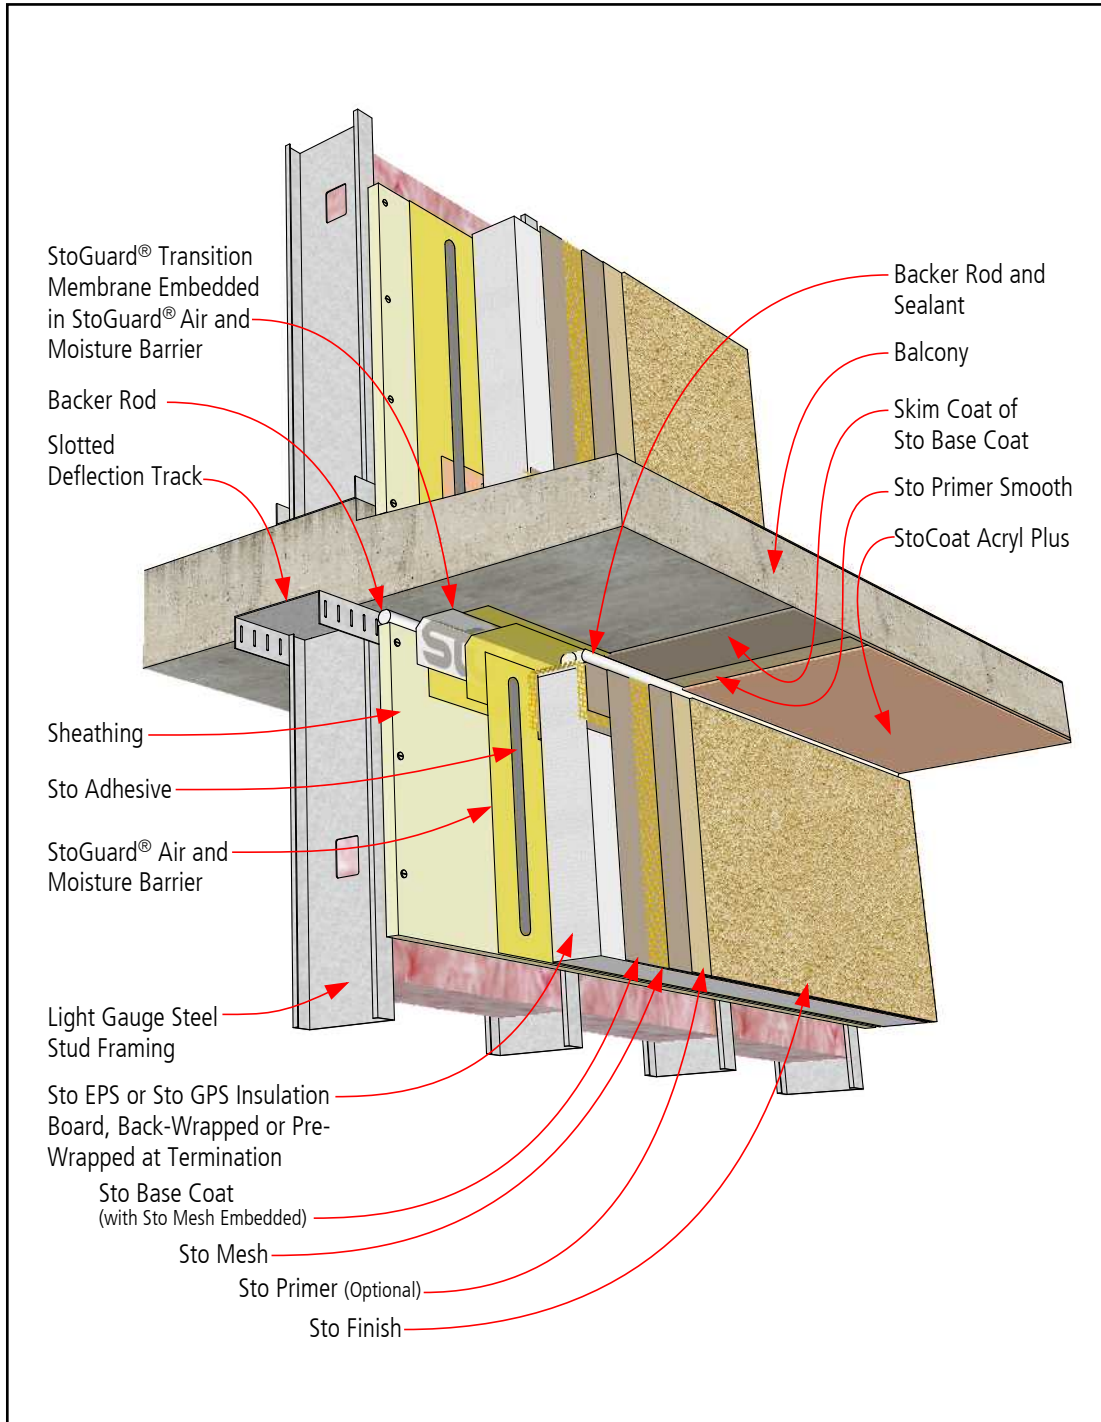

# StoTherm® ci Balcony Ceiling/Wall

Detail No.: 52s.42B  
Date: June 2017

### Notes:

1. Detail applies to Balcony Protected by Balcony Ceiling Above.

2. Underside of balcony may also be finished with Sto Finish or other Sto smooth or textured coatings.

- Refer to StoTherm ci System Bulletins and Specifications, Sto Product Bulletins, Tech Hotlines, and Sto Installation and Maintenance Guides for complete information.